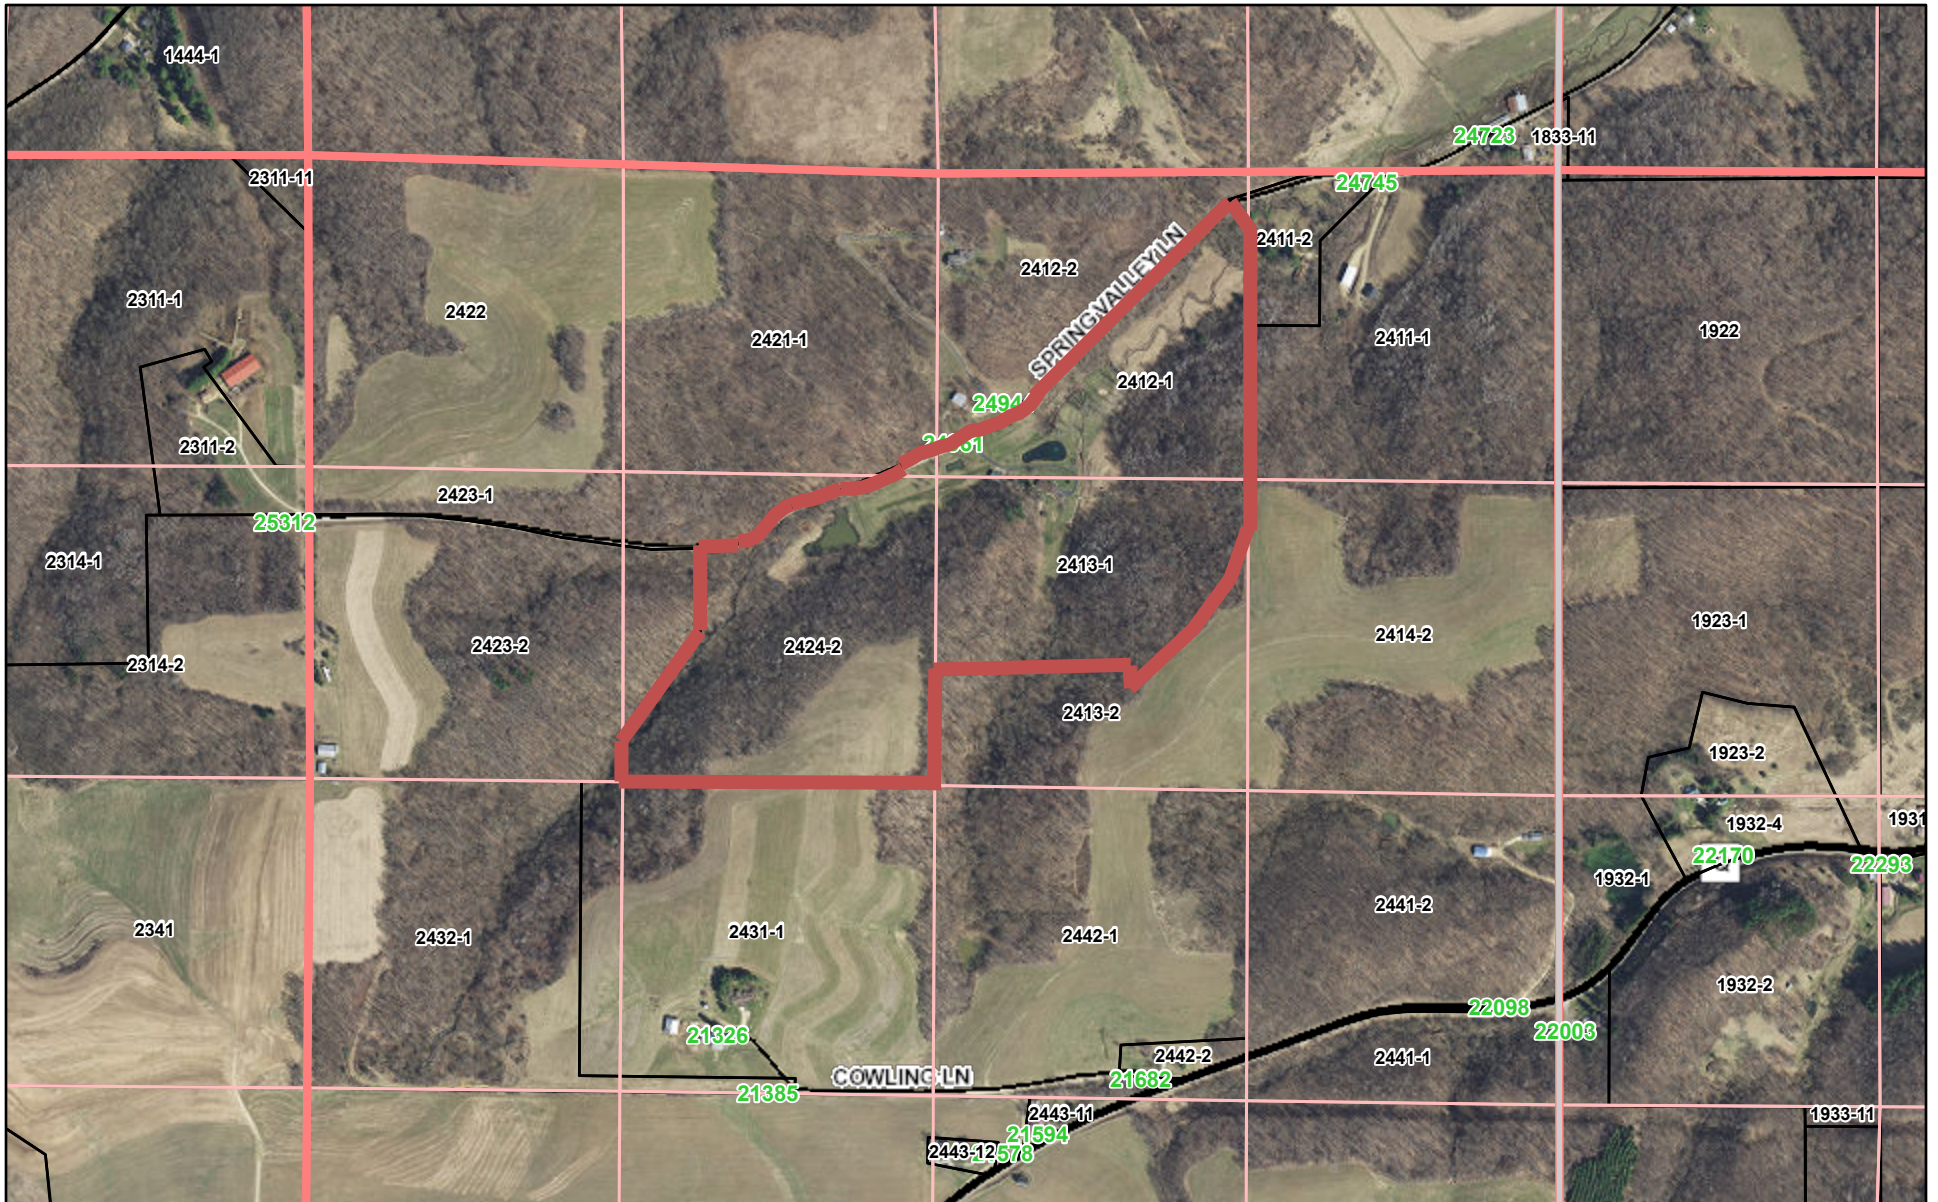

ArcGIS Web Map

12/11/2020, 3:24:05 PM

- | | | | |
|--------------------------|--------------|----------------|---------------|
| Municipalities | Parcel Lines | Town Roads | State Highway |
| Sections | Roads | US Hwy | |
| Section Quarter Quarters | City Streets | County Highway | |

1:13,581

Richland County, WI